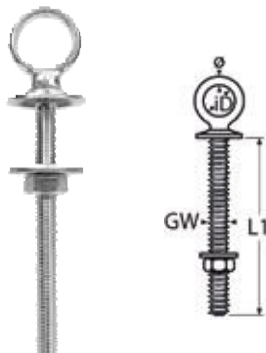

Øjebolt m/ krave og metrisk gevind / A4-AISI 316
Eye bolt with welded washer and metric thread

Vare Nr. Item-no.	GW mm	L1 mm	iD mm
422206-40	M6	40	12,5
422206-60	M6	60	12,5
422208-50	M8	50	15,0
422208-80	M8	80	15,0
422208-100	M8	100	15,0
422210-60	M10	60	20,0
422210-100	M10	100	20,0
422212-100	M12	100	25,0
422212-160	M12	160	25,0