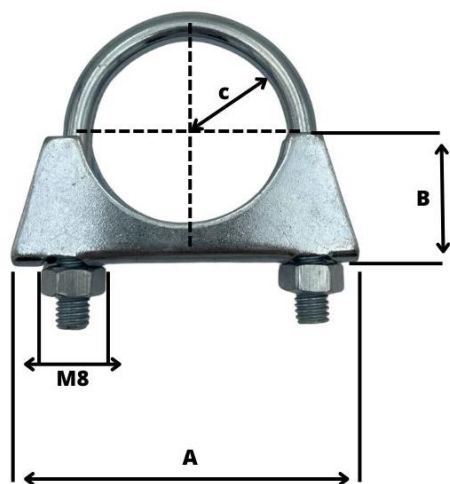

Rørklemme(udstødningsclamp)  
Exhaust Pipe Clamp

SCANMARC

Vare Nr. Item-no.	Dim. A mm	Dim. B mm	Dim. C mm
110425	50,0	16,0	12,5
110428	53,0	17,5	14,0
110432	57,0	19,0	16,0
110436	65,0	24,0	18,0
110438	63,0	22,0	19,0
110442	67,0	23,5	21,0
110445	70,0	25,5	22,2
110448	73,0	26,0	24,0
110450	80,0	31,0	25,0
110454	79,0	28,0	27,0
110457	82,5	29,0	28,5
110460	85,5	30,5	30,0
110465	97,0	38,0	32,5
110470	95,0	40,0	35,0
110475	107,0	43,0	37,5
110476	107,8	50,0	38,0
110483	108,0	40,0	41,5
110489	114,0	52,0	44,5
110495	120,5	59,0	47,5
110402	127,0		51,0
110411	138,0		55,0
110415	153,0		57,5